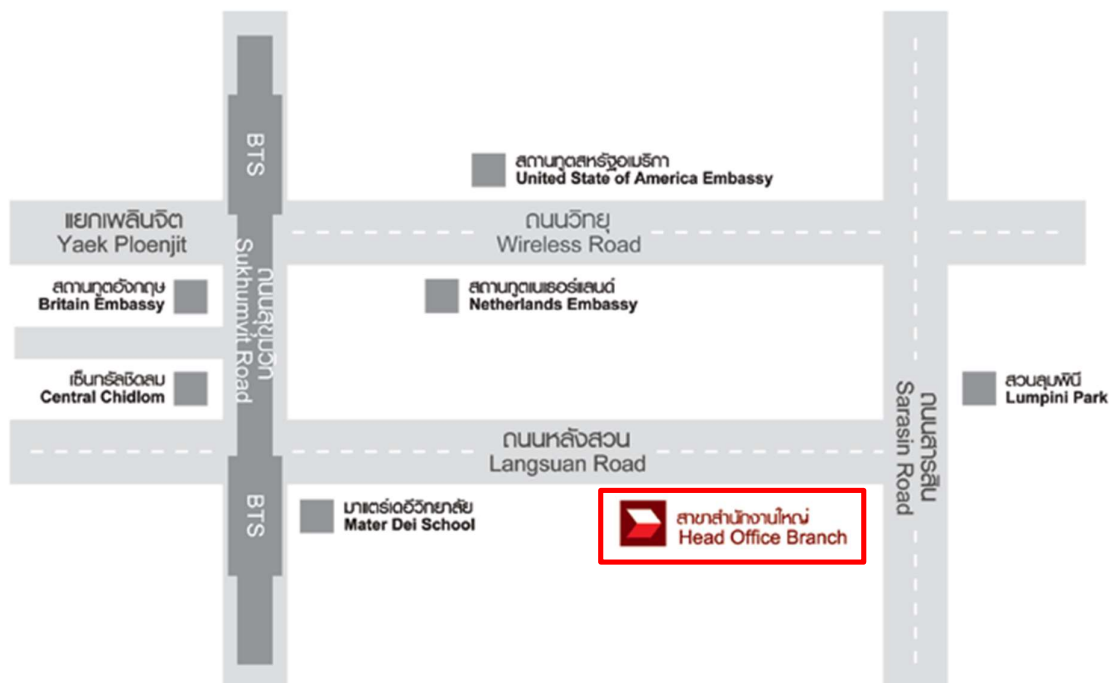

Map of the meeting venue
CIMB Thai Bank Public Company Limited

Venue The Auditorium Room, 9th Floor, CIMB Thai Bank Public Company Limited
44 Langsuan Road, Lumpini, Pathumwan, Bangkok 10330

Contact Number +66 2638 8287 and +66 2638 8289

Transportation

Private Car

1. From Sukhumvit Road (Ploenjit Junction), turn left at Chidlom Junction to Langsuan Road. The Bank is located on the right.
2. From Chidlom Road, cross Chidlom Junction and enter Langsuan Road. The Bank is located on the right.

Public Transportation

1. BTS, Chidlom Station, Exit No. 4
2. Bus No. 2, 17, 25, 40, 48, 501 and 508