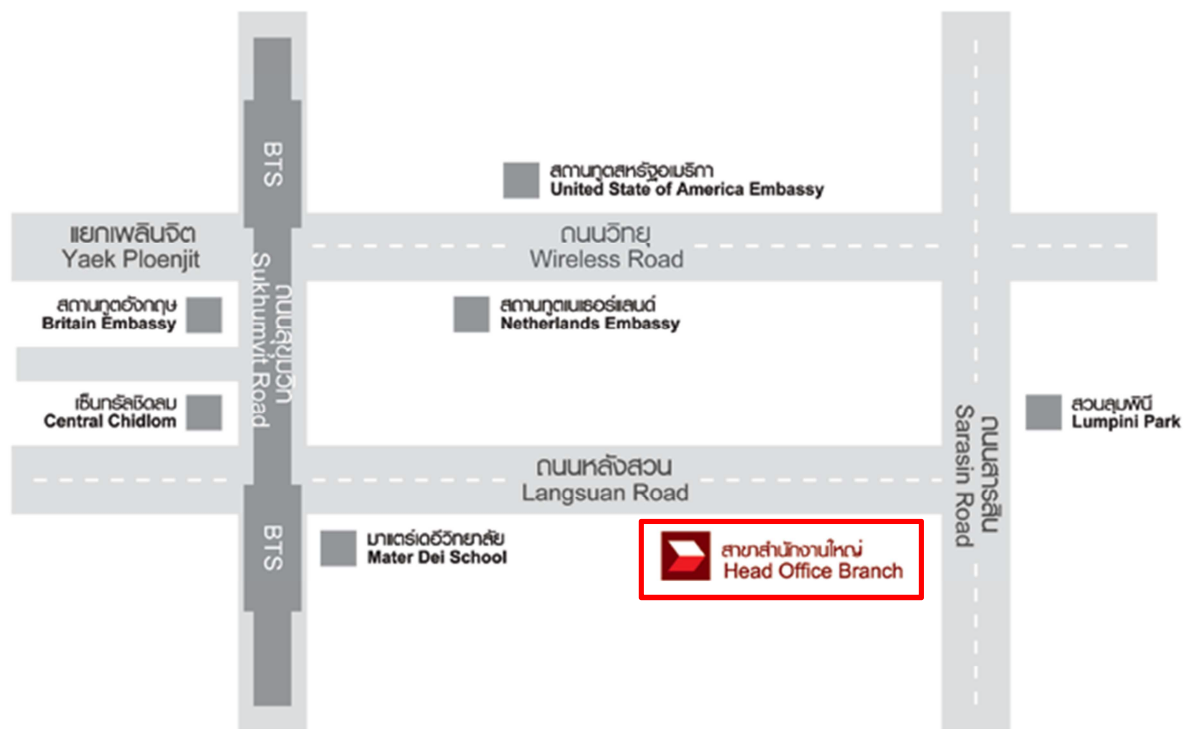

**Map of the meeting venue**  
**CIMB Thai Bank Public Company Limited**

**Venue** The Auditorium Room, 9<sup>th</sup> Floor, CIMB Thai Bank Public Company Limited  
 44 Langsuan Road, Lumpini, Pathumwan, Bangkok 10330

**Contact Number** +66 2638 8274 and +66 2638 8287

**Transportation** Private Car

1. From Sukhumvit Road (Ploenjit Junction), turn left at Chidlom Junction to Langsuan Road. The Bank is located on the right.
2. From Chidlom Road, cross Chidlom Junction and enter Langsuan Road. The Bank is located on the right.

**Public Transportation**

1. BTS, Chidlom Station, Exit No. 4
2. Bus No. 2, 17, 25, 40, 48, 501 and 508