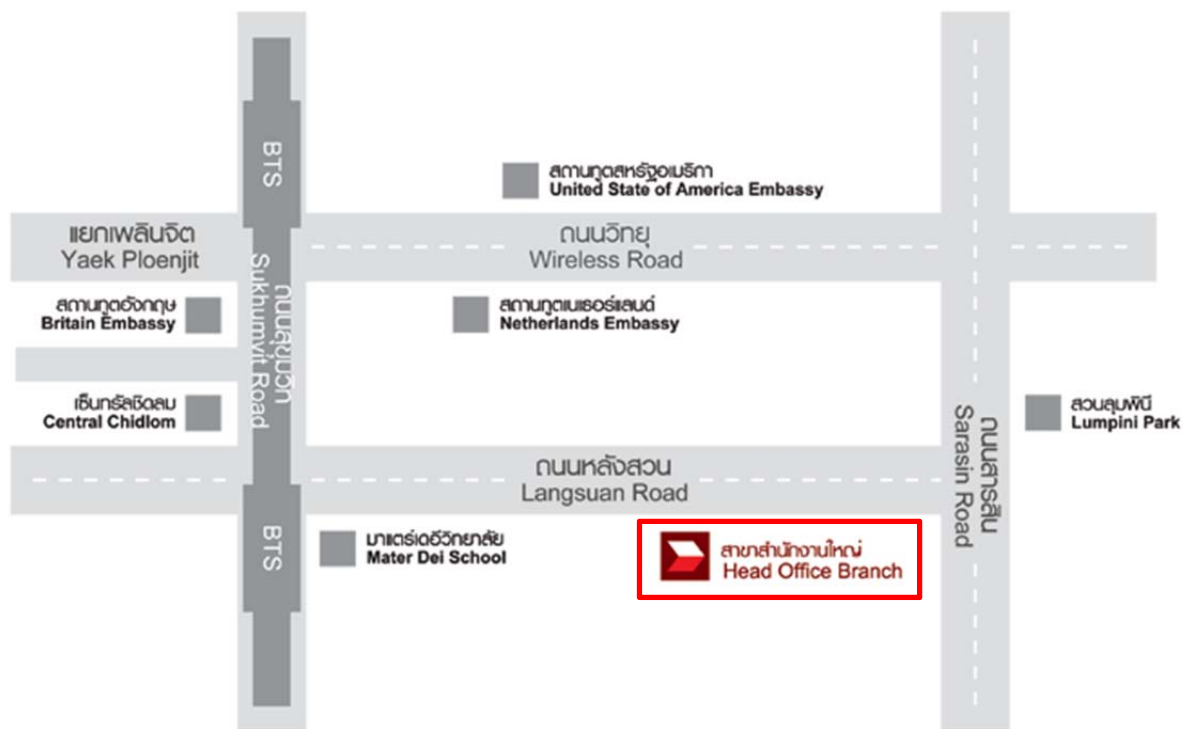

Map of the meeting venue
CIMB Thai Bank Public Company Limited

Venue The Auditorium Room, 9th Floor, CIMB Thai Bank Public Company Limited
44 Langsuan Road, Lumpini, Pathumwan, Bangkok 10330

Contact Number +66 2638 8274 and +66 2638 8287

Transportation Private Car

1. From Sukhumvit Road (Ploenjit Junction), turn left at Chidlom Junction to Langsuan Road. The Bank is located on the right.
2. From Chidlom Road, cross Chidlom Junction and enter Langsuan Road. The Bank is located on the right.

Public Transportation

1. BTS, Chidlom Station, Exit No. 4
2. Bus No. 2, 17, 25, 40, 48, 501 and 508