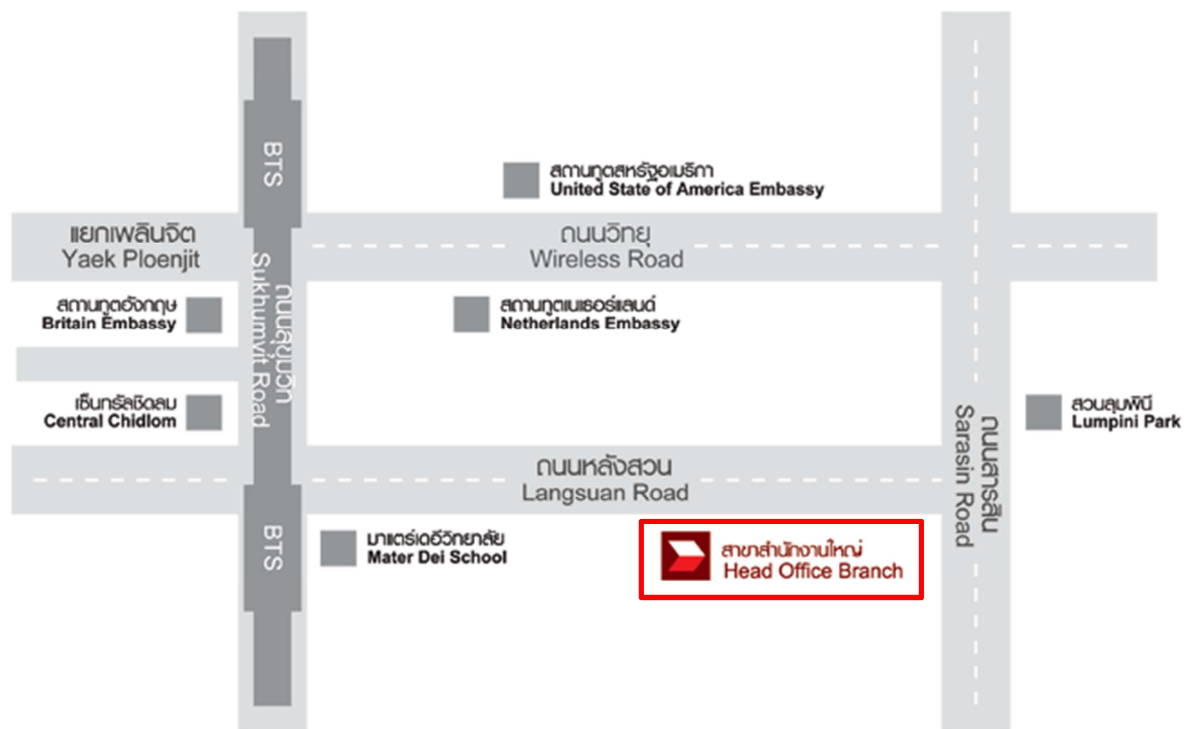

Map of the meeting venue
CIMB Thai Bank Public Company Limited

Venue The Auditorium Room, 9th Floor, CIMB Thai Bank Public Company Limited
 44 Langsuan Road, Lumpini, Pathumwan, Bangkok 10330

Contact Number +66 2638 8274 and +66 2638 8287

Transportation Private Car

1. From Sukhumvit Road (Ploenjit Junction), turn left at Chidlom Junction to Langsuan Road. The Bank is located on the right.
2. From Chidlom Road, cross Chidlom Junction and enter Langsuan Road. The Bank is located on the right.

Public Transportation

1. BTS, Chidlom Station, Exit No. 4
2. Bus No. 2, 17, 25, 40, 48, 501 and 508