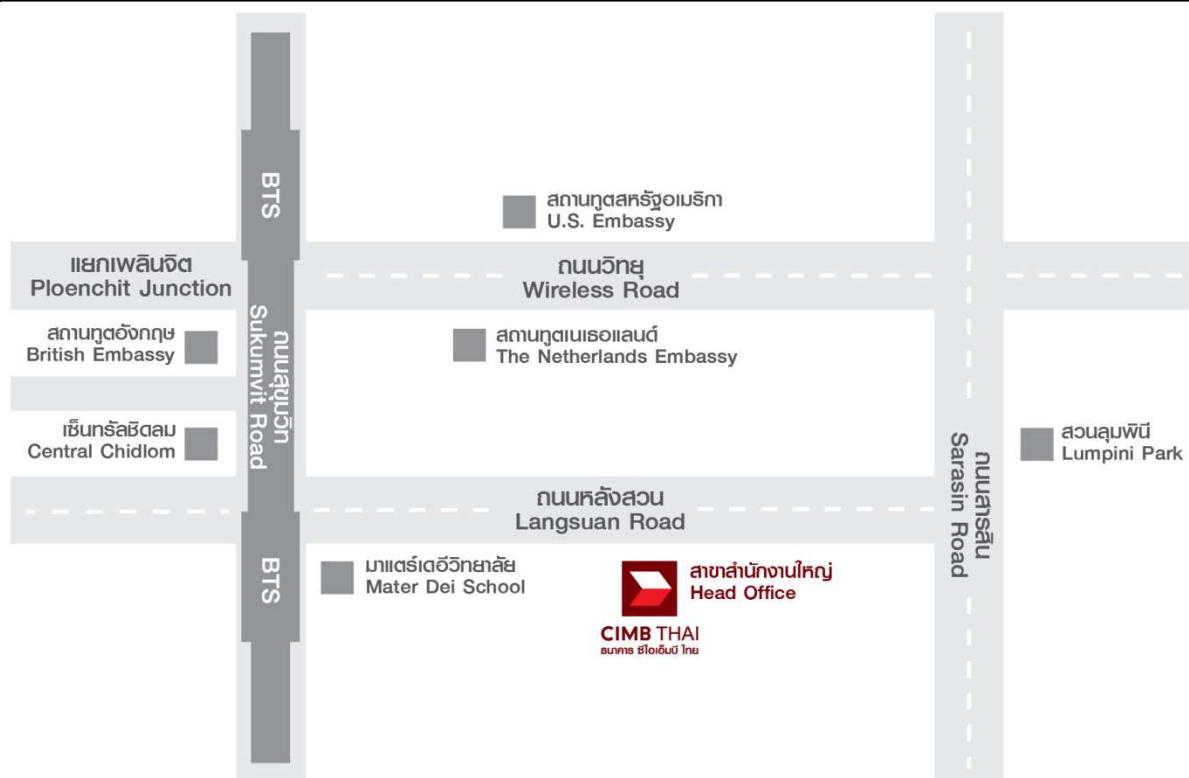

Map of the meeting venue
CIMB Thai Bank Public Company Limited

Venue The Auditorium Room, 9th Floor, CIMB Thai Bank Public Company Limited
 44 Langsuan Road, Lumpini, Pathumwan, Bangkok 10330

Contact Number +66 26388274 and +66 26388287

Transportation Private Car

1. From Sukhumvit Road (Ploenchit Junction), turn left at Chidlom Junction to Langsuan Road. The Bank is located on the right.
2. From Chidlom Road, cross Chidlom Junction and enter Langsuan Road. The Bank is located on the right.

Public Transportation

1. BTS, Chidlom Station, Exit No. 4
2. Bus No. 2, 17, 25, 40, 48, 501 and 508